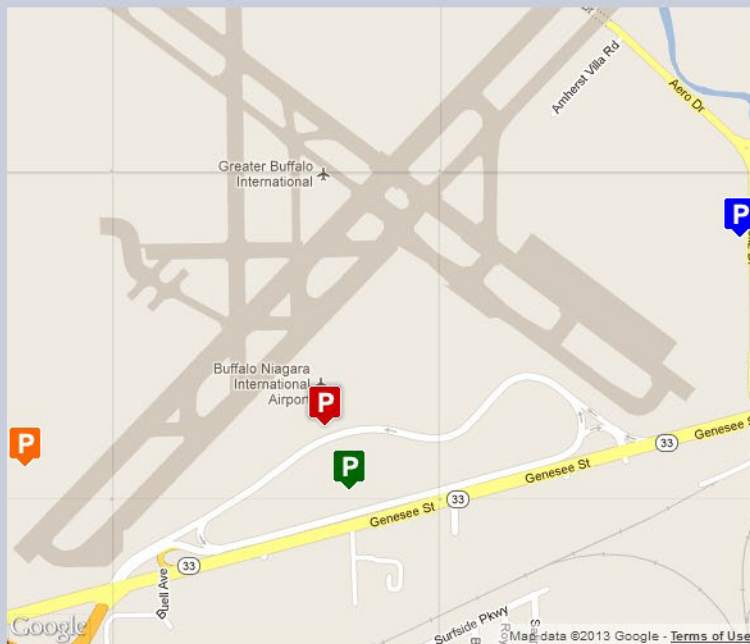

#### AIRPORT DIRECTIONS

##### Directions

The airport is located off Kensington Expressway & Genesee St. Airport exits are clearly marked with Buffalo Niagara International Airport signs.

##### Economy:

4200 Genesee Street  
Buffalo, NY 14225

##### Economy Parking:

95 Holtz Road  
Buffalo, NY 14225

Parking lot map – Click to Enlarge

Share this:

[Parking Information](#)
[Services](#)
[Ground Transportation](#)
[Maps and Directions](#)
[DOWNLOAD ALL PARKING INFO](#)
[PRINT MAP AND DIRECTIONS](#)
[EMAIL ALL PARKING INFO](#)